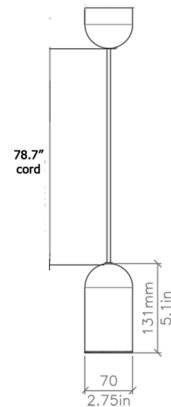

CLICK TO VIEW PRODUCT

Notes: