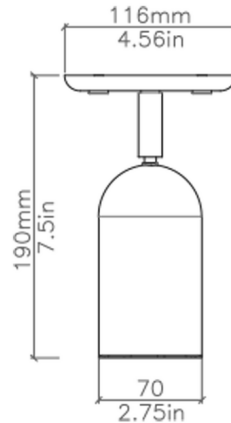

### Specifications

COLOR	N/A
BODY FINISH	Satin Nickel
WATTAGE	6W
DIMMER	Standard 120V
DIMENSIONS	4.5"W x 7.5"H
BULB INCLUDED	1 x MR11/GU10/6W/120V LED

### Technical Information

PRODUCT DIMENSIONS	Canopy: 4.6" diameter
LAMP COLOR	2700K
LUMENS/WATT	58.33
LUMINOUS FLUX	350 lumens

Shown in satin nickel

CLICK TO VIEW PRODUCT

Notes: