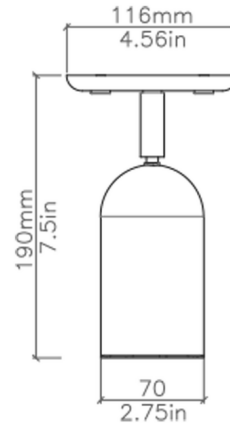

### Specifications

COLOR	N/A
BODY FINISH	Satin Nickel
WATTAGE	6W
DIMMER	Standard 120V
DIMENSIONS	4.5"W x 7.5"H
BULB INCLUDED	1 x MR11/GU10/6W/120V LED

### Technical Information

PRODUCT DIMENSIONS	Canopy: 4.6" diameter
LAMP COLOR	2700K

CLICK TO VIEW PRODUCT

Notes: