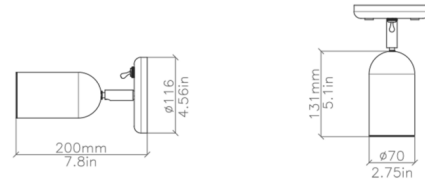

### Specifications

COLOR	N/A
BODY FINISH	Dark Bronze
WATTAGE	6W
DIMMER	Standard 120V
DIMENSIONS	4.56"W x 4.56"H x 7.8"D
BULB INCLUDED	1 x MR11/GU10/6W/120V LED

### Technical Information

PRODUCT DIMENSIONS	Canopy: 4.6" diameter
LAMP COLOR	2700K

CLICK TO VIEW PRODUCT

Notes: