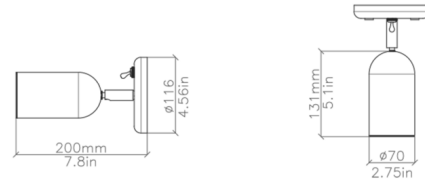

By Bert Frank

Description

The Doma Wall Light features a timeless aesthetic that will complement modern and traditional spaces alike while providing functional downlighting. The interior of the shade is finished in Brushed Brass with a ribbed texture for a subtle, elegant accent. On/off switch located on canopy. Note: UL certification is available upon request for an additional charge. Please contact our sales team for assistance.

Shown in dark bronze

Specifications

COLOR N/A
BODY FINISH Dark Bronze
WATTAGE 6W
DIMMER Standard 120V
DIMENSIONS 4.56"W x 4.56"H x 7.8"D
BULB INCLUDED 1 x MR11/GU10/6W/120V LED

Technical Information

PRODUCT DIMENSIONS Canopy: 4.6" diameter
LAMP COLOR 2700K
LUMENS/WATT 58.33
LUMINOUS FLUX 350 lumens