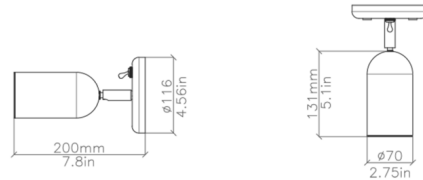

By Bert Frank

Description

The Doma Wall Light features a timeless aesthetic that will complement modern and traditional spaces alike while providing functional downlighting. The interior of the shade is finished in Brushed Brass with a ribbed texture for a subtle, elegant accent. On/off switch located on canopy. Note: UL certification is available upon request for an additional charge. Please contact our sales team for assistance.

Shown in dark bronze

Specifications

COLOR N/A
BODY FINISH Dark Bronze
WATTAGE 6W
DIMMER Standard 120V
DIMENSIONS 4.56"W x 4.56"H x 7.8"D
BULB INCLUDED 1 x MR11/GU10/6W/120V LED

Technical Information

PRODUCT DIMENSIONS Canopy: 4.6" diameter
LAMP COLOR 2700K
LUMENS/WATT 58.33
LUMINOUS FLUX 350 lumens