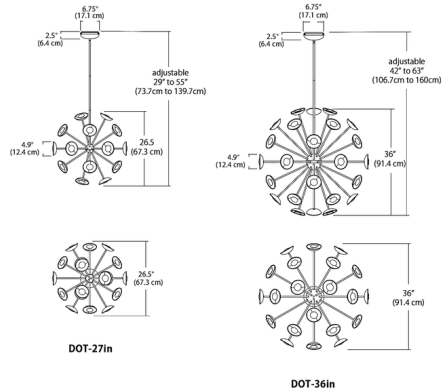

Description

The Dot Chandelier features twenty-four arms ending in a shallow reflector with its own center metal dot. A ring of LEDs behind the dots bounces light off the reflector's interior surface evenly and in all directions, without shadows or glare. Includes 42 inch length adjustable stem kit. Fixture can accept up to four 24 inch additional stem sections. Driver located in canopy. Hang straight swivel. Universal driver with TRIAC/ELV/0-10V dimming.

Shown in etched gold

Specifications

| | |
|-----------------------|--------------------------|
| COLOR | N/A |
| BODY FINISH | Etched Gold |
| WATTAGE | 40W |
| DIMMER | Low Voltage Electronic |
| DIMENSIONS | 26.5"W x 26.5"H |
| INTEGRATED LED MODULE | 1 x LED/40W/120-277V LED |
| COUNTRY OF ORIGIN | China |

Technical Information

| | |
|---------------|-------------|
| LUMENS/WATT | 50.98 |
| LUMINOUS FLUX | 2039 lumens |

CLICK TO VIEW PRODUCT

Notes: