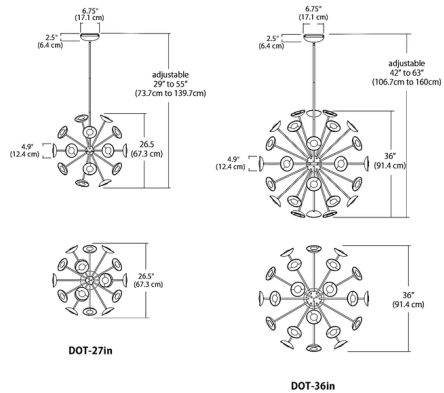

## Dot Pendant By Blackjack Lighting

### Description

The Dot Chandelier features twenty-four arms ending in a shallow reflector with its own center metal dot. A ring of LEDs behind the dots bounces light off the reflector's interior surface evenly and in all directions, without shadows or glare. Includes 42 inch length adjustable stem kit. Fixture can accept up to four 24 inch additional stem sections. Driver located in canopy. Hang straight swivel. Universal driver with TRIAC/ELV/0-10V dimming.

### Specifications

COLOR	N/A
BODY FINISH	Etched Gold
WATTAGE	40W
DIMMER	Low Voltage Electronic
DIMENSIONS	26.5"W x 26.5"H
INTEGRATED LED MODULE	1 x LED/40W/120-277V LED
COUNTRY OF ORIGIN	China

### Technical Information

LUMENS/WATT	50.98
LUMINOUS FLUX	2039 lumens

CLICK TO VIEW PRODUCT

Notes: