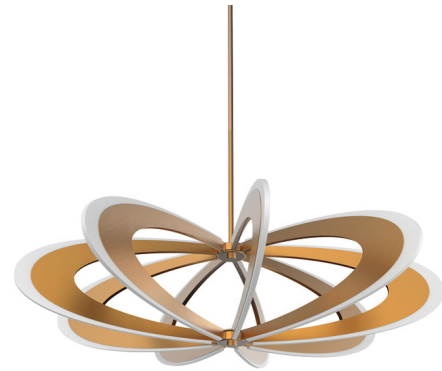

Lightology

lightology.com
866-954-4489
04-25-26

Project: _____

Company: _____

Location: _____ Fixture Type: _____

SPEC #: **BLK1391312**

Approved On: _____ Approved By: _____

Iridium Pendant By Blackjack Lighting

Description

The Iridium Pendant is engineered for superior illumination and striking aesthetics. Custom light guides transform Iridium into a very functional fixture with diffused illumination. Integrated LED light source with driver located in canopy housing. Hang straight swivel attaches to top of stem. Includes 42 inch length adjustable stem kit and 12 foot wire length. Fixture can accept up to four additional stem sections for a maximum stem length of 138 inches. Dimmable with a TRIAC, electronic low voltage (ELV) or 0-10V dimmer, sold separately.

Specifications

COLOR	N/A
BODY FINISH	Etched Gold
WATTAGE	60W
DIMMER	Low Voltage Electronic
DIMENSIONS	35.5"W x 9"H
INTEGRATED LED MODULE	1 x LED/60W/120-277V LED
COUNTRY OF ORIGIN	China

Technical Information

COLOR RENDERING	90 CRI
LAMP COLOR	3000K
LUMENS/WATT	53.33
LUMINOUS FLUX	3200 lumens

Shown in etched gold

CLICK TO VIEW PRODUCT

Notes: