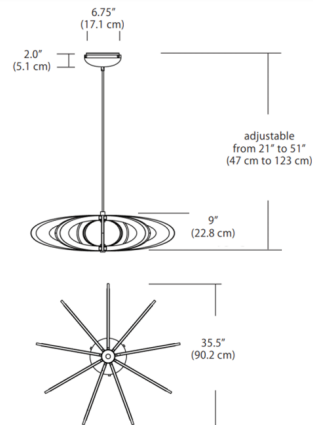

Shown in etched gold