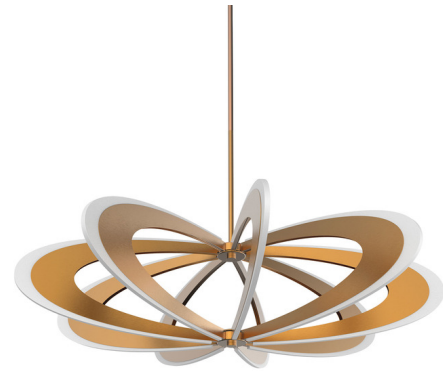

Lightology

lightology.com
866-954-4489
07-04-26

Project: _____

Company: _____

Location: _____ Fixture Type: _____

SPEC #: **BLK1391312**

Approved On: _____ Approved By: _____

Iridium Pendant By Blackjack Lighting

Description

The Iridium Pendant is engineered for superior illumination and striking aesthetics. Custom light guides transform Iridium into a very functional fixture with diffused illumination. Integrated LED light source with driver located in canopy housing. Hang straight swivel attaches to top of stem. Includes 42 inch length adjustable stem kit and 12 foot wire length. Fixture can accept up to four additional stem sections for a maximum stem length of 138 inches. Dimmable with a TRIAC, electronic low voltage (ELV) or 0-10V dimmer, sold separately.

Specifications

COLOR	N/A
BODY FINISH	Etched Gold
WATTAGE	60W
DIMMER	Low Voltage Electronic
DIMENSIONS	35.5"W x 9"H
INTEGRATED LED MODULE	1 x LED/60W/120-277V LED
COUNTRY OF ORIGIN	China

Technical Information

COLOR RENDERING	90 CRI
LAMP COLOR	3000K
LUMENS/WATT	53.33
LUMINOUS FLUX	3200 lumens