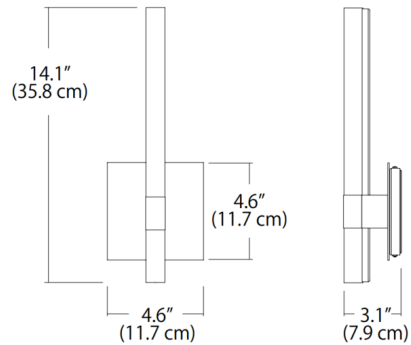

CLICK TO VIEW PRODUCT

Notes: