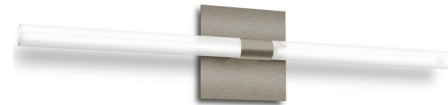

Lightology

lightology.com
866-954-4489
04-24-26

Project: _____

Company: _____

Location: _____ Fixture Type: _____

SPEC #: **BLK1391315**

Approved On: _____ Approved By: _____

Lino Bathroom Vanity Light

By Blackjack Lighting

Description

The Lino Bathroom Vanity Light offers a sleek, modern look featuring a long cylindrical frosted glass diffuser set into a Satin Nickel finished ring against a matching square backplate. TRIAC dimming.

Specifications

COLOR . . . . . Frosted
BODY FINISH . . . . . Satin Nickel
WATTAGE 20W
DIMMER . . . . . Standard 120V
DIMENSIONS . . . . . 24"W x 5"H x 3.1"D
INTEGRATED LED MODULE . . . . . 1 x LED/20W/120V LED
COUNTRY OF ORIGIN . . . . . China

Technical Information

COLOR RENDERING . . . . . 90 CRI
LAMP COLOR 3000K
LUMENS/WATT 80.00
LUMINOUS FLUX . . . . . 1600 lumens

Shown in satin nickel / frosted