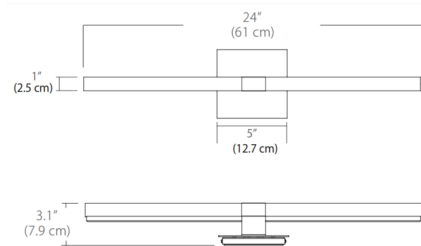

CLICK TO VIEW PRODUCT

Notes: