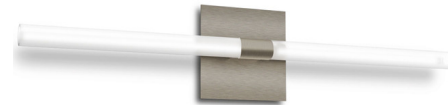

Lightology

lightology.com
866-954-4489
07-02-26

Project: _____

Company: _____

Location: _____ Fixture Type: _____

SPEC #: **BLK1391315**

Approved On: _____ Approved By: _____

Lino Bathroom Vanity Light By Blackjack Lighting

Description

The Lino Bathroom Vanity Light offers a sleek, modern look featuring a long cylindrical frosted glass diffuser set into a Satin Nickel finished ring against a matching square backplate. TRIAC dimming.

Specifications

COLOR . . . . . Frosted
BODY FINISH . . . . . Satin Nickel
WATTAGE 20W
DIMMER . . . . . Standard 120V
DIMENSIONS . . . . . 24"W x 5"H x 3.1"D
INTEGRATED LED MODULE . . . . . 1 x LED/20W/120V LED
COUNTRY OF ORIGIN . . . . . China

Technical Information

COLOR RENDERING . . . . . 90 CRI
LAMP COLOR 3000K
LUMENS/WATT 80.00
LUMINOUS FLUX . . . . . 1600 lumens

Shown in satin nickel / frosted