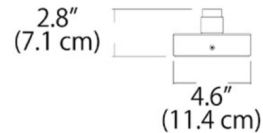

CLICK TO VIEW PRODUCT

Notes: