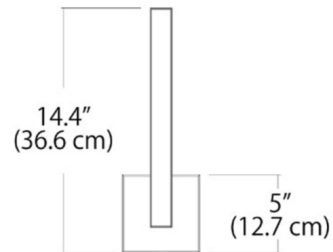

CLICK TO VIEW PRODUCT

Notes: