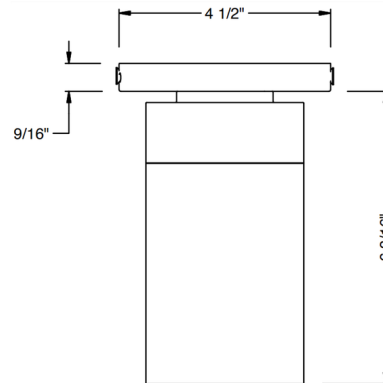

By Bruck

Description

The GX25 Ceiling Light features a sleek cylinder shape, with a powerful integrated LED. Use this fixture on taller ceilings or anywhere you need a high lumen output.

Specifications

COLOR	N/A
BODY FINISH	White
WATTAGE	26W
DIMMER	Low Voltage Electronic
DIMENSIONS	3.5"W x 6.76"H
INTEGRATED LED MODULE	1 x LED/26W/120V LED
COUNTRY OF ORIGIN	China

Technical Information

LAMP LIFE	55000 hours
BEAM ANGLE	35°
COLOR RENDERING	90 CRI
LAMP COLOR	3000K
LUMENS/WATT	91.54
LUMINOUS FLUX	2380 lumens

Shown in white

CLICK TO VIEW PRODUCT

Notes: