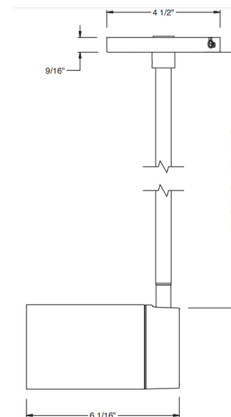

### Description

The GX25 Spot light features a sleek cylinder shape, perfect for lighting artwork or photos. Use this fixture on taller ceilings or anywhere you need a high lumen output. The GX25 has 350 degree rotation, with a 90 degree tilt, allowing the light be precisely focused. Includes canopy.

### Specifications

COLOR	N/A
BODY FINISH	White
WATTAGE	26W
DIMMER	Low Voltage Electronic
DIMENSIONS	3.5"W x 6.06"H
INTEGRATED LED MODULE	1 x LED/26W/120V LED
COUNTRY OF ORIGIN	China

### Technical Information

LAMP LIFE	55000 hours
BEAM ANGLE	35°
COLOR RENDERING	90 CRI
LAMP COLOR	3000K
LUMENS/WATT	91.54
LUMINOUS FLUX	2380 lumens

Shown in white

CLICK TO VIEW PRODUCT

Notes: