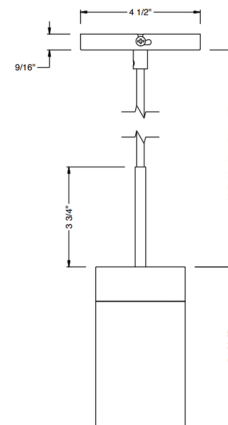

CLICK TO VIEW PRODUCT

Notes: