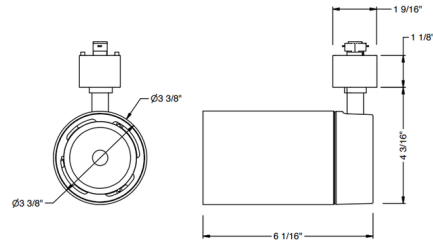

### Description

The GX25 track light features a sleek cylinder shape, with a powerful integrated LED. Use this fixture on taller ceilings or anywhere you need a high lumen output. The GX25 has 350 degree rotation, with a 90 degree tilt, allowing the light be precisely focused. Note: Compatible with Juno single circuit track.

### Specifications

COLOR	N/A
BODY FINISH	White
WATTAGE	26W
DIMMER	Low Voltage Electronic
DIMENSIONS	3.5"W x 5.32"H
INTEGRATED LED MODULE	1 x LED/26W/120V LED
COUNTRY OF ORIGIN	China

### Technical Information

LAMP LIFE	55000 hours
BEAM ANGLE	35°
COLOR RENDERING	90 CRI
LAMP COLOR	3000K
LUMENS/WATT	91.54
LUMINOUS FLUX	2380 lumens

Shown in white

CLICK TO VIEW PRODUCT

Notes: