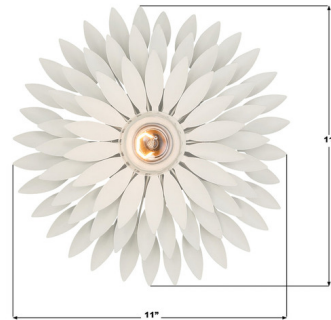

## Broche Round Wall Sconce

By Crystorama

### Description

The Broche Round Wall Sconce finds inspiration in the splendor of the natural world. The outward sweeping petals give it an enchanted charm that perfectly embodies the spirit of the outdoors. The combination of textures creates a visual feast with lots of eye-catching details and gives the iron a cozy, welcoming glow. Note: ADA compliant without the light bulb.

### Specifications

COLOR	N/A
BODY FINISH	Matte White
WATTAGE	17W
DIMMER	Standard 120V
DIMENSIONS	11"W x 11"H x 3.5"D
BULB NOT INCLUDED	1 x A19/Medium (E26)/17W/120V LED
OTHER BULB OPTIONS	A19/Medium (E26)/100W/120V Incandescent
COUNTRY OF ORIGIN	China