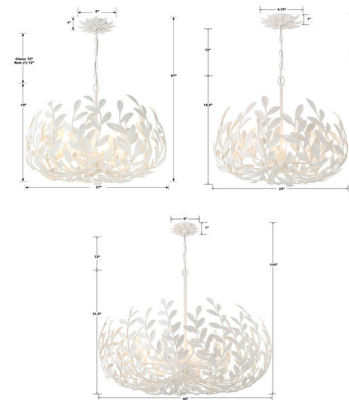

By Crystorama

Description

The Broche Green Tea Chandelier draws inspiration from the beauty of nature. The inverted chandelier, adorned with upward-sweeping vines, exudes an enchanting allure that captures the essence of the outdoors. This fixture features hand-painted wrought iron leaves delicately wrapped around the frame. The fusion of textures, from the intricate leaves to the organic vines, offers a visual delight with abundant captivating details while casting a warm, inviting glow on the iron.

Specifications

COLOR N/A
BODY FINISH Champagne Green Tea
WATTAGE 54W
DIMMER Standard 120V
DIMENSIONS 27"W x 19"H
BULB NOT INCLUDED 6 x B10/Candelabra (E12)/9W/120V LED
OTHER BULB OPTIONS B10/Candelabra (E12)/60W/120V Incandescent
COUNTRY OF ORIGIN China

Technical Information

PRODUCT DIMENSIONS Adjustable Chain Length: 72"

Shown in champagne green tea

CLICK TO VIEW PRODUCT

Notes: