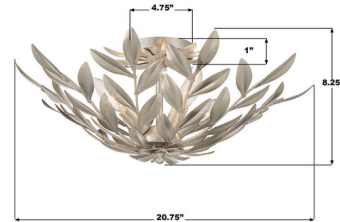

### Description

The Broche Vines Semi Flush Ceiling Light draws inspiration from the beauty of nature. The inverted chandelier, adorned with upward-sweeping vines, exudes an enchanting allure that captures the essence of the outdoors. This fixture features hand-painted wrought iron leaves delicately wrapped around the frame. The fusion of textures, from the intricate leaves to the organic vines, offers a visual delight with abundant captivating details while casting a warm, inviting glow on the iron.

### Specifications

COLOR	N/A
BODY FINISH	Antique Silver
WATTAGE	36W
DIMMER	Standard 120V
DIMENSIONS	20.75"W x 8.25"H
BULB NOT INCLUDED	4 x B10/Candelabra (E12)/9W/120V LED
COUNTRY OF ORIGIN	China

CLICK TO VIEW PRODUCT