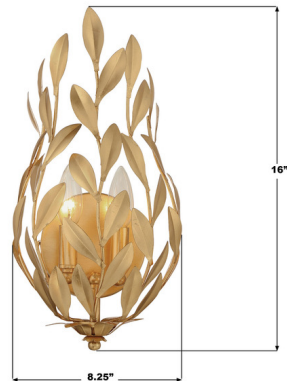

Lightology

lightology.com
866-954-4489
07-01-26

Project: _____

Company: _____

Location: _____ Fixture Type: _____

SPEC #: **CRY1391434**

Approved On: _____ Approved By: _____

Broche Egg Wall Sconce By Crystorama

Description

The Broche Egg Wall Sconce finds inspiration in the splendor of the natural world. The upward-sweeping vines give it an enchanted charm that perfectly embodies the spirit of the outdoors. Hand-painted wrought iron leaves are delicately wrapped around the frame of this fixture. From the elaborate leaves to the organic vines, the combination of textures creates a visual feast with lots of eye-catching details and gives the iron a cozy, welcoming glow.

Shown in matte white

Specifications

COLOR	N/A
BODY FINISH	Matte White
WATTAGE	18W
DIMMER	Standard 120V
DIMENSIONS	8.25\"W x 16\"H x 5.5\"D
BULB NOT INCLUDED	2 x B10/Candelabra (E12)/9W/120V LED
COUNTRY OF ORIGIN	China