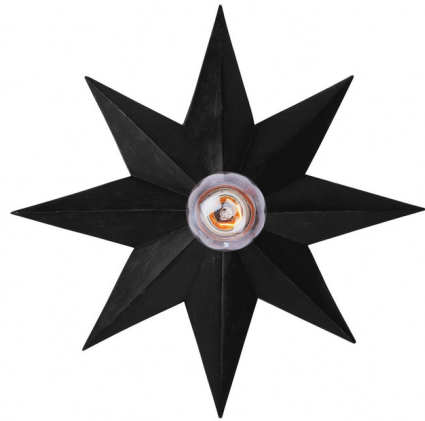

Lightology

lightology.com
866-954-4489
07-04-26

Project: _____

Company: _____

Location: _____ Fixture Type: _____

SPEC #: **CRY1391451**

Approved On: _____ Approved By: _____

Astro Wall Sconce / Ceiling Light

By Crystorama

Description

The Ardson Wall Sconce adds a touch of rustic elegance to your interior space. Featuring a star-themed backplate, it showcases a bare bulb that emits a warm glow, creating soft shadows throughout the room. This fixture can also be installed on the ceiling, allowing you to enjoy a starlit ambiance from the comfort of your home.

Shown in black

Specifications

COLOR	N/A
BODY FINISH	Black
WATTAGE	17W
DIMMER	Dimmable
DIMENSIONS	12"W x 12"H x 5"D
BULB NOT INCLUDED	1 x A19/Medium (E26)/17W/120V LED
OTHER BULB OPTIONS	A19/Medium (E26)/100W/120V Incandescent
COUNTRY OF ORIGIN	China