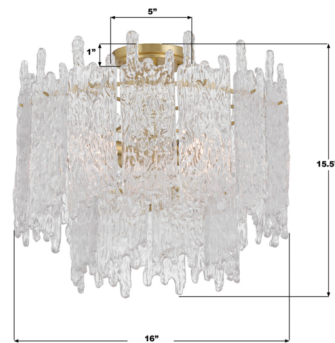

Lightology

lightology.com
866-954-4489
07-03-26

Project: _____

Company: _____

Location: _____ Fixture Type: _____

SPEC #: **CRY1391452**

Approved On: _____ Approved By: _____

Ackerly Semi Flush Ceiling Light By Crystorama

Description

The Ackerly Semi Flush Ceiling Light introduces a sophisticated and glamorous aesthetic to your interior space. Its finish is designed to evoke an aged appearance, while the organic, sculptural glass mimics the appearance of crackled ice with a frosted effect, creating warm shadows that enhance the ambiance of your room.

Shown in aged brass / clear

Specifications

COLOR	Clear
BODY FINISH	Aged Brass
WATTAGE	27W
DIMMER	Standard 120V
DIMENSIONS	16"W x 15.5"H
BULB NOT INCLUDED	3 x B10/Candelabra (E12)/9W/120V LED
COUNTRY OF ORIGIN	China