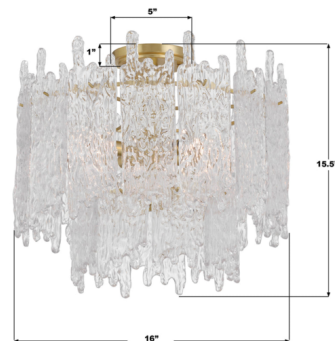

Lightology

lightology.com
866-954-4489
04-22-26

Project: _____

Company: _____

Location: _____ Fixture Type: _____

SPEC #: **CRY1391452**

Approved On: _____ Approved By: _____

Ackerly Semi Flush Ceiling Light By Crystorama

Description

The Ackerly Semi Flush Ceiling Light introduces a sophisticated and glamorous aesthetic to your interior space. Its finish is designed to evoke an aged appearance, while the organic, sculptural glass mimics the appearance of crackled ice with a frosted effect, creating warm shadows that enhance the ambiance of your room.

Shown in aged brass / clear

Specifications

COLOR	Clear
BODY FINISH	Aged Brass
WATTAGE	27W
DIMMER	Standard 120V
DIMENSIONS	16"W x 15.5"H
BULB NOT INCLUDED	3 x B10/Candelabra (E12)/9W/120V LED
COUNTRY OF ORIGIN	China