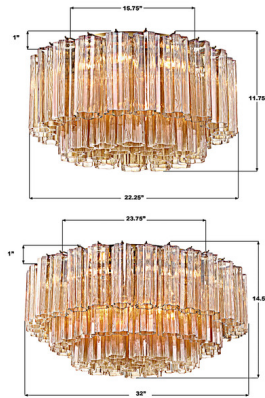

Description

The Addis Ceiling Flush Light represents a contemporary reimagining of the classic midcentury Tronchi chandelier. Its elegant lines and geometric forms convey an air of sophistication and refinement. Layers of textured Tronchi glass tubes create a captivating rounded star design, casting warm, enchanting shadows throughout your room. Note: Amber glass is not available with a Polished Chrome finish in either size.

Shown in aged brass / amber

Specifications

COLOR	Amber
BODY FINISH	Aged Brass
WATTAGE	63W
DIMMER	Standard 120V
DIMENSIONS	22.25"W x 11.75"H
BULB NOT INCLUDED	7 x B10/Candelabra (E12)/9W/120V LED
OTHER BULB OPTIONS	B10/Candelabra (E12)/60W/120V Incandescent
COUNTRY OF ORIGIN	China