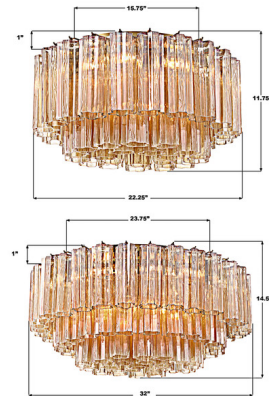

Description

The Addis Ceiling Flush Light represents a contemporary reimagining of the classic midcentury Tronchi chandelier. Its elegant lines and geometric forms convey an air of sophistication and refinement. Layers of textured Tronchi glass tubes create a captivating rounded star design, casting warm, enchanting shadows throughout your room. Note: Amber glass is not available with a Polished Chrome finish in either size.

Shown in aged brass / amber

Specifications

COLOR	Amber
BODY FINISH	Aged Brass
WATTAGE	63W
DIMMER	Standard 120V
DIMENSIONS	22.25\"W x 11.75\"H
BULB NOT INCLUDED	7 x B10/Candelabra (E12)/9W/120V LED
OTHER BULB OPTIONS	B10/Candelabra (E12)/60W/120V Incandescent
COUNTRY OF ORIGIN	China