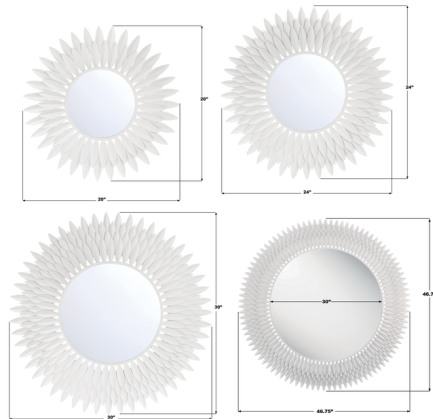

Description

The Broche Mirror finds inspiration in the splendor of the natural world. The outward sweeping petals give it an enchanted charm that perfectly embodies the spirit of the outdoors. The combination of textures creates a visual feast with lots of eye-catching details and gives the iron a cozy, welcoming glow.

Shown in matte white

Specifications

COLOR	N/A
BODY FINISH	Matte White
WATTAGE	N/A
DIMMER	N/A
DIMENSIONS	20"W x 20"H x 1.5"D
BULB	N/A
COUNTRY OF ORIGIN	China

CLICK TO VIEW PRODUCT

Notes: