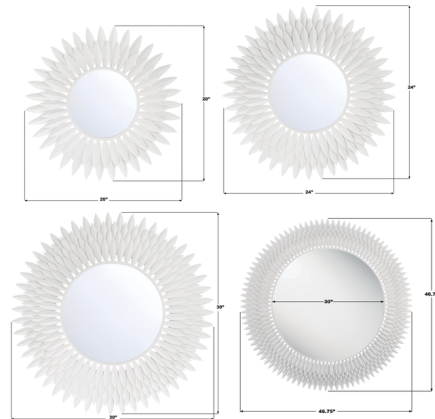

## Broche Mirror By Crystorama

### Description

The Broche Mirror finds inspiration in the splendor of the natural world. The outward sweeping petals give it an enchanted charm that perfectly embodies the spirit of the outdoors. The combination of textures creates a visual feast with lots of eye-catching details and gives the iron a cozy, welcoming glow.

Shown in matte white

### Specifications

COLOR	N/A
BODY FINISH	Matte White
WATTAGE	N/A
DIMMER	N/A
DIMENSIONS	20"W x 20"H x 1.5"D
BULB	N/A
COUNTRY OF ORIGIN	China

CLICK TO VIEW PRODUCT

Notes: