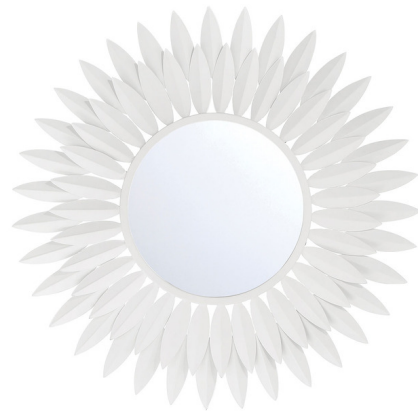

## Broche Mirror By Crystorama

### Description

The Broche Mirror finds inspiration in the splendor of the natural world. The outward sweeping petals give it an enchanted charm that perfectly embodies the spirit of the outdoors. The combination of textures creates a visual feast with lots of eye-catching details and gives the iron a cozy, welcoming glow.

Shown in matte white

### Specifications

COLOR	N/A
BODY FINISH	Matte White
WATTAGE	N/A
DIMMER	N/A
DIMENSIONS	20"W x 20"H x 1.5"D
BULB	N/A
COUNTRY OF ORIGIN	China

CLICK TO VIEW PRODUCT

Notes: