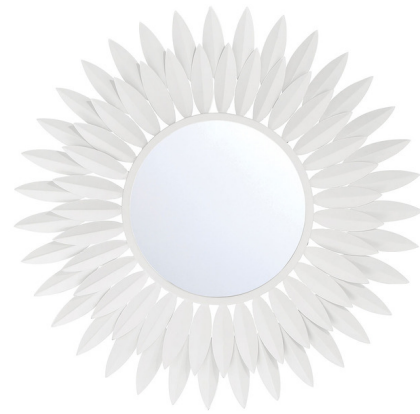

Lightology

lightology.com
866-954-4489
07-01-26

Project: _____

Company: _____

Location: _____ Fixture Type: _____

SPEC #: **CRY1391484**

Approved On: _____ Approved By: _____

Broche Mirror By Crystorama

Description

The Broche Mirror finds inspiration in the splendor of the natural world. The outward sweeping petals give it an enchanted charm that perfectly embodies the spirit of the outdoors. The combination of textures creates a visual feast with lots of eye-catching details and gives the iron a cozy, welcoming glow.

Shown in matte white

Specifications

COLOR	N/A
BODY FINISH	Matte White
WATTAGE	N/A
DIMMER	N/A
DIMENSIONS	20"W x 20"H x 1.5"D
BULB	N/A
COUNTRY OF ORIGIN	China

CLICK TO VIEW PRODUCT

Notes: