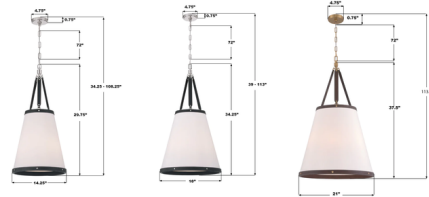

Shown in polished nickel / black / white

Specifications

COLOR White
BODY FINISH Polished Nickel / Black
WATTAGE 54W
DIMMER Standard 120V
DIMENSIONS 21"W x 37.5"H
BULB NOT INCLUDED 6 x B10/Candelabra (E12)/9W/120V LED
OTHER BULB OPTIONS B10/Candelabra (E12)/60W/120V Incandescent
COUNTRY OF ORIGIN China

Technical Information

PRODUCT DIMENSIONS Adjustable Chain Length: 72"

CLICK TO VIEW PRODUCT

Notes: