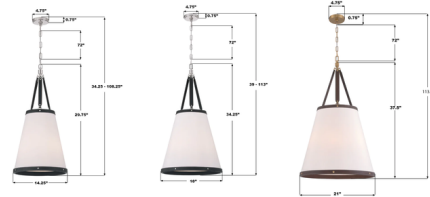

Shown in polished nickel / black / white

Specifications

COLOR White
BODY FINISH Polished Nickel / Black
WATTAGE 54W
DIMMER Standard 120V
DIMENSIONS 21"W x 37.5"H
BULB NOT INCLUDED 6 x B10/Candelabra (E12)/9W/120V LED
OTHER BULB OPTIONS B10/Candelabra (E12)/60W/120V Incandescent
COUNTRY OF ORIGIN China

Technical Information

PRODUCT DIMENSIONS Adjustable Chain Length: 72"

CLICK TO VIEW PRODUCT

Notes: