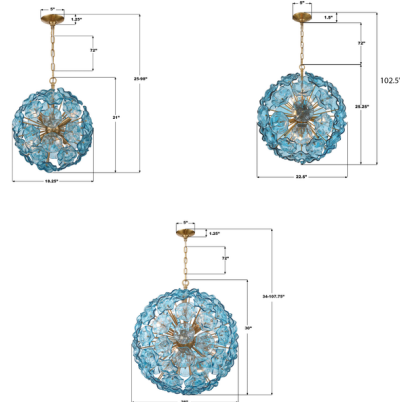

### Description

The Esme Chandelier introduces a touch of vintage elegance to a sputnik-inspired design into your living space. Its central core features a collection of rods, each topped with hand-blown glass crafted in the form of delicate flowers, which project warm, shadowy light throughout the room.

### Specifications

COLOR . . . . . Blue  
 BODY FINISH . . . . . Aged Brass  
 WATTAGE . . . . . 81W  
 DIMMER . . . . . Standard 120V  
 DIMENSIONS . . . . . 22.5"W x 25.25"H  
 BULB NOT INCLUDED . . . . . 9 x B10/Candelabra (E12)/9W/120V LED  
 OTHER BULB OPTIONS . . . . . B10/Candelabra (E12)/60W/120V Incandescent  
 COUNTRY OF ORIGIN . . . . . China

### Technical Information

PRODUCT DIMENSIONS . . . . . Chain Length: 72"

Shown in aged brass / blue

CLICK TO VIEW PRODUCT

Notes: