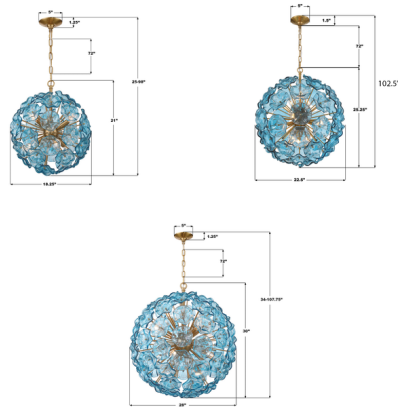

Description

The Esme Chandelier introduces a touch of vintage elegance to a sputnik-inspired design into your living space. Its central core features a collection of rods, each topped with hand-blown glass crafted in the form of delicate flowers, which project warm, shadowy light throughout the room.

Specifications

COLOR Blue
BODY FINISH Aged Brass
WATTAGE 81W
DIMMER Standard 120V
DIMENSIONS 22.5"W x 25.25"H
BULB NOT INCLUDED 9 x B10/Candelabra (E12)/9W/120V LED
OTHER BULB OPTIONS B10/Candelabra (E12)/60W/120V Incandescent
COUNTRY OF ORIGIN China

Technical Information

PRODUCT DIMENSIONS Chain Length: 72"

Shown in aged brass / blue

CLICK TO VIEW PRODUCT

Notes: