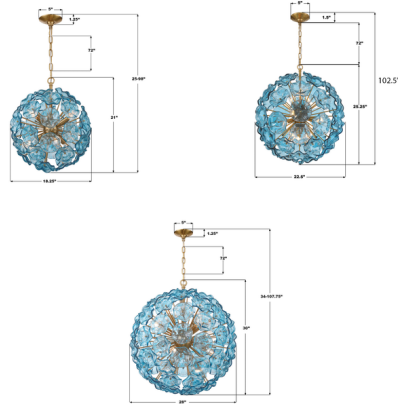

Description

The Esme Chandelier introduces a touch of vintage elegance to a sputnik-inspired design into your living space. Its central core features a collection of rods, each topped with hand-blown glass crafted in the form of delicate flowers, which project warm, shadowy light throughout the room.

Shown in aged brass / white

Specifications

COLOR	White
BODY FINISH	Aged Brass
WATTAGE	81W
DIMMER	Standard 120V
DIMENSIONS	22.5"W x 25.25"H
BULB NOT INCLUDED	9 x B10/Candelabra (E12)/9W/120V LED
OTHER BULB OPTIONS	9 x B10/Candelabra (E12)/60W/120V Incandescent
COUNTRY OF ORIGIN	China