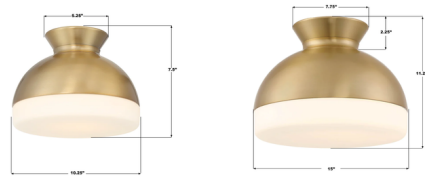

## Gidget Semi Flush Ceiling Light By Crystorama

### Description

The Gidget Semi Flush Ceiling Light introduces a vintage, midcentury modern flair to your interior space. Its dome shaped design, gently cinched at the top, is paired with a bottom glass diffuser that radiates soft, warm light, creating inviting shadows throughout your room.

Shown in vibrant gold / white glass

### Specifications

COLOR . . . . . White Glass  
BODY FINISH . . . . . Vibrant Gold  
WATTAGE . . . . . 9W  
DIMMER . . . . . Standard 120V  
DIMENSIONS . . . . . 10.25\"W x 7.5\"H  
BULB NOT INCLUDED . . . . . 1 x A19/Medium (E26)/9W/120V LED  
COUNTRY OF ORIGIN . . . . . China