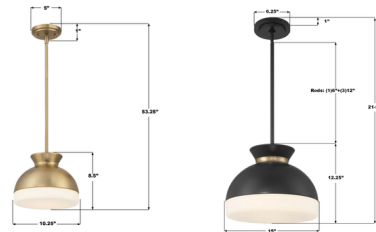

Lightology

lightology.com
866-954-4489
06-29-26

Project: _____

Company: _____

Location: _____ Fixture Type: _____

SPEC #: **CRY1391506**

Approved On: _____ Approved By: _____

Gidget Pendant By Crystorama

Description

The Gidget Pendant introduces a vintage, midcentury modern flair to your interior space. Its dome shaped design, gently cinched at the top, is paired with a bottom glass diffuser that radiates soft, warm light, creating inviting shadows throughout your room.

Shown in matte black / vibrant gold / white glass

Specifications

COLOR White Glass
 BODY FINISH Matte Black / Vibrant Gold
 WATTAGE 17W
 DIMMER Standard 120V
 DIMENSIONS 10.25"W x 8.5"H
 BULB NOT INCLUDED 1 x A19/Medium (E26)/17W/120V LED
 OTHER BULB OPTIONS A19/Medium (E26)/100W/120V Incandescent
 COUNTRY OF ORIGIN China

Technical Information

PRODUCT DIMENSIONS Downrods: One 6" and Three 12" Included

CLICK TO VIEW PRODUCT

Notes: