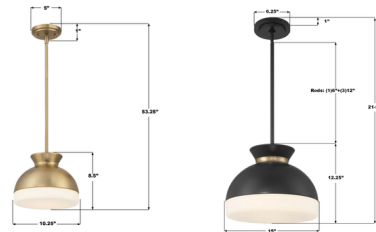

Lightology

lightology.com
866-954-4489
04-21-26

Project: _____

Company: _____

Location: _____ Fixture Type: _____

SPEC #: **CRY1391506**

Approved On: _____ Approved By: _____

Gidget Pendant By Crystorama

Description

The Gidget Pendant introduces a vintage, midcentury modern flair to your interior space. Its dome shaped design, gently cinched at the top, is paired with a bottom glass diffuser that radiates soft, warm light, creating inviting shadows throughout your room.

Shown in matte black / vibrant gold / white glass

Specifications

COLOR White Glass
BODY FINISH Matte Black / Vibrant Gold
WATTAGE 17W
DIMMER Standard 120V
DIMENSIONS 10.25"W x 8.5"H
BULB NOT INCLUDED 1 x A19/Medium (E26)/17W/120V LED
OTHER BULB OPTIONS A19/Medium (E26)/100W/120V Incandescent
COUNTRY OF ORIGIN China

Technical Information

PRODUCT DIMENSIONS Downrods: One 6" and Three 12" Included

CLICK TO VIEW PRODUCT

Notes: