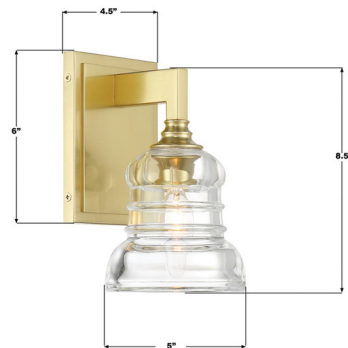

Lightology

lightology.com
866-954-4489
04-24-26

Project: _____

Company: _____

Location: _____ Fixture Type: _____

SPEC #: **CRY1391512**

Approved On: _____ Approved By: _____

Gregory Wall Sconce By Crystorama

Description

The Gregory Wall Sconce gives your interior space a touch of vintage charm. Retro glass complements the sleek, classic frame, creating cozy light shadows throughout your room.

Shown in aged brass / clear

Specifications

COLOR	Clear
BODY FINISH	Aged Brass
WATTAGE	9W
DIMMER	Standard 120V
DIMENSIONS	5"W x 8.5"H x 5.75"D
BULB NOT INCLUDED	1 x B10/Candelabra (E12)/9W/120V LED
OTHER BULB OPTIONS	B10/Candelabra (E12)/60W/120V Incandescent
COUNTRY OF ORIGIN	China