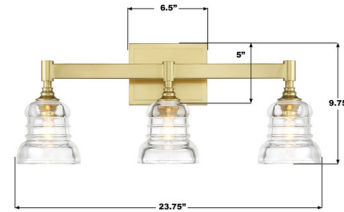

Lightology

lightology.com
866-954-4489
07-03-26

Project: _____

Company: _____

Location: _____ Fixture Type: _____

SPEC #: **CRY1391514**

Approved On: _____ Approved By: _____

Gregory Bathroom Vanity Light By Crystorama

Description

The Gregory Bathroom Vanity Light gives your interior space a touch of vintage charm. Retro glass complements the sleek, classic frame, creating cozy light shadows throughout your room.

Shown in aged brass / clear

Specifications

COLOR	Clear
BODY FINISH	Aged Brass
WATTAGE	21W
DIMMER	Standard 120V
DIMENSIONS	23.75"W x 9.75"H x 5.75"D
BULB NOT INCLUDED	3 x B10/Candelabra (E12)/7W/120V LED
OTHER BULB OPTIONS	B10/Candelabra (E12)/40W/120V Incandescent
COUNTRY OF ORIGIN	China