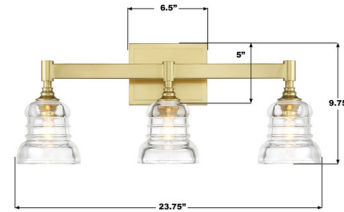

Lightology

lightology.com
866-954-4489
04-24-26

Project: _____

Company: _____

Location: _____ Fixture Type: _____

SPEC #: **CRY1391514**

Approved On: _____ Approved By: _____

Gregory Bathroom Vanity Light By Crystorama

Description

The Gregory Bathroom Vanity Light gives your interior space a touch of vintage charm. Retro glass complements the sleek, classic frame, creating cozy light shadows throughout your room.

Shown in aged brass / clear

Specifications

COLOR	Clear
BODY FINISH	Aged Brass
WATTAGE	21W
DIMMER	Standard 120V
DIMENSIONS	23.75"W x 9.75"H x 5.75"D
BULB NOT INCLUDED	3 x B10/Candelabra (E12)/7W/120V LED
OTHER BULB OPTIONS	B10/Candelabra (E12)/40W/120V Incandescent
COUNTRY OF ORIGIN	China