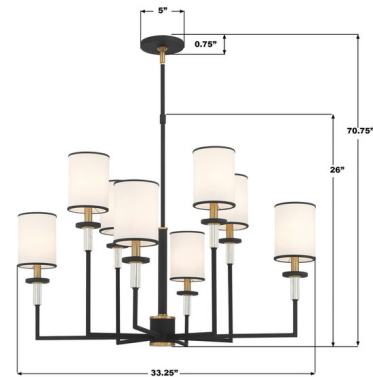

### Specifications

COLOR . . . . . White Silk  
BODY FINISH . . . . . Vibrant Gold / Black Forged  
WATTAGE . . . . . 72W  
DIMMER . . . . . Standard 120V  
DIMENSIONS . . . . . 33.25"W x 26"H  
BULB NOT INCLUDED . . . . . 8 x B11/Candelabra (E12)/9W/120V LED  
COUNTRY OF ORIGIN . . . . . China

### Technical Information

PRODUCT DIMENSIONS . . . . . Downrods: One 6" and Three 12" Included

Notes:

Shown in vibrant gold / black forged / white silk

CLICK TO VIEW PRODUCT