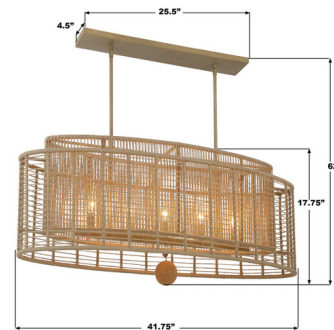

Lightology

lightology.com
866-954-4489
07-01-26

Project: _____

Company: _____

Location: _____ Fixture Type: _____

SPEC #: **CRY1391529**

Approved On: _____ Approved By: _____

Jayna Linear Chandelier By Crystorama

Description

The Jayna Linear Chandelier brings a rustic charm to interior lighting. Woven Natural Jute wraps around an intricate linear metal frame, allowing warm shadows of light to peek out across your room.

Shown in burnished silver / natural

Specifications

COLOR Natural
BODY FINISH Burnished Silver
WATTAGE 45W
DIMMER Standard 120V
DIMENSIONS 41.75"L x 15"W x 17.75"H
BULB NOT INCLUDED 5 x B10/Candelabra (E12)/9W/120V LED
OTHER BULB OPTIONS B10/Candelabra (E12)/60W/120V Incandescent
COUNTRY OF ORIGIN China

Technical Information

PRODUCT DIMENSIONS Downrods: Two 6" and Six 12" Included

CLICK TO VIEW PRODUCT

Notes: