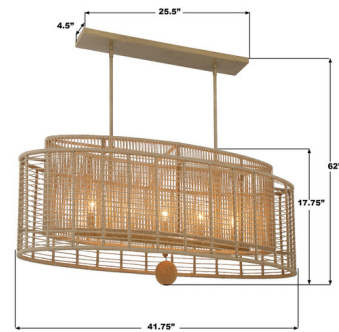

Lightology

lightology.com
866-954-4489
04-25-26

Project: _____

Company: _____

Location: _____ Fixture Type: _____

SPEC #: **CRY1391529**

Approved On: _____ Approved By: _____

Jayna Linear Chandelier By Crystorama

Description

The Jayna Linear Chandelier brings a rustic charm to interior lighting. Woven Natural Jute wraps around an intricate linear metal frame, allowing warm shadows of light to peek out across your room.

Shown in burnished silver / natural

Specifications

COLOR Natural
BODY FINISH Burnished Silver
WATTAGE 45W
DIMMER Standard 120V
DIMENSIONS 41.75"L x 15"W x 17.75"H
BULB NOT INCLUDED 5 x B10/Candelabra (E12)/9W/120V LED
OTHER BULB OPTIONS B10/Candelabra (E12)/60W/120V Incandescent
COUNTRY OF ORIGIN China

Technical Information

PRODUCT DIMENSIONS Downrods: Two 6" and Six 12" Included

CLICK TO VIEW PRODUCT

Notes: