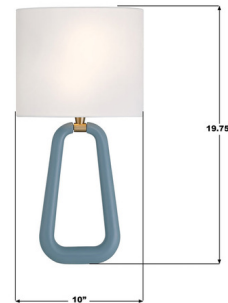

By Crystorama

Description

The Jori Wall Sconce brings a playful elegance to your interior space. Its unique design is highlighted by a brass detail and finished with a silk shade, creating warm light patterns throughout your room.

Shown in blue / white

Specifications

COLOR	White
BODY FINISH	Blue
WATTAGE	18W
DIMMER	Standard 120V
DIMENSIONS	10"W x 19.75"H x 4"D
BULB NOT INCLUDED	2 x B10/Candelabra (E12)/9W/120V LED
OTHER BULB OPTIONS	B10/Candelabra (E12)/60W/120V Incandescent
COUNTRY OF ORIGIN	China