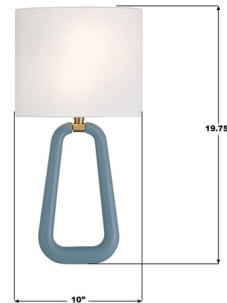

Lightology

lightology.com
866-954-4489
04-24-26

Project: _____

Company: _____

Location: _____ Fixture Type: _____

SPEC #: **CRY1391530**

Approved On: _____ Approved By: _____

Jori Wall Sconce By Crystorama

Description

The Jori Wall Sconce brings a playful elegance to your interior space. Its unique design is highlighted by a brass detail and finished with a silk shade, creating warm light patterns throughout your room.

Shown in blue / white

Specifications

COLOR	White
BODY FINISH	Blue
WATTAGE	18W
DIMMER	Standard 120V
DIMENSIONS	10"W x 19.75"H x 4"D
BULB NOT INCLUDED	2 x B10/Candelabra (E12)/9W/120V LED
OTHER BULB OPTIONS	B10/Candelabra (E12)/60W/120V Incandescent
COUNTRY OF ORIGIN	China