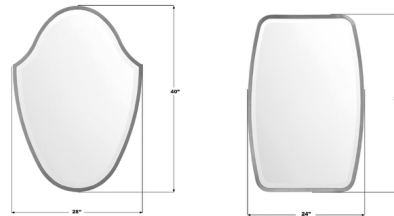

Description

The Lindee Mirror brings an understated elegance to your interior space. The curved minimalist frame has soft edges that support the inner rectangular mirror. May be hung horizontally or vertically with the included hardware.

Shown in matte black

Specifications

COLOR	N/A
BODY FINISH	Matte Black
WATTAGE	N/A
DIMMER	N/A
DIMENSIONS	24"W x 36"H x 1"D
BULB	N/A
COUNTRY OF ORIGIN	China

CLICK TO VIEW PRODUCT

Notes: