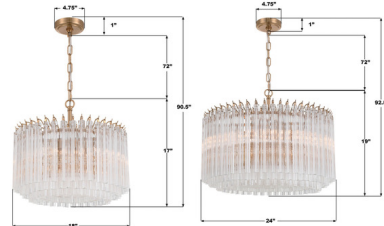

Lightology

lightology.com
866-954-4489
04-24-26

Project: _____

Company: _____

Location: _____ Fixture Type: _____

SPEC #: **CRY1391538**

Approved On: _____ Approved By: _____

Lofton Chandelier By Crystorama

Description

No description available.

Shown in aged brass / clear

Specifications

COLOR Clear
BODY FINISH Aged Brass
WATTAGE 45W
DIMMER Standard 120V
DIMENSIONS 18"W x 17"H
BULB NOT INCLUDED 5 x B10/Candelabra (E12)/9W/120V LED
OTHER BULB OPTIONS B10/Candelabra (E12)/60W/120V Incandescent
COUNTRY OF ORIGIN China

Technical Information

PRODUCT DIMENSIONS Adjustable Chain Length: 72"

CLICK TO VIEW PRODUCT

Notes: