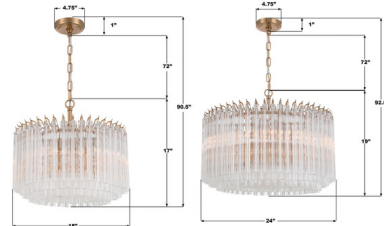

Lightology

lightology.com
866-954-4489
07-02-26

Project: _____

Company: _____

Location: _____ Fixture Type: _____

SPEC #: **CRY1391538**

Approved On: _____ Approved By: _____

Lofton Chandelier By Crystorama

Description

No description available.

Shown in aged brass / clear

Specifications

COLOR Clear
BODY FINISH Aged Brass
WATTAGE 45W
DIMMER Standard 120V
DIMENSIONS 18"W x 17"H
BULB NOT INCLUDED 5 x B10/Candelabra (E12)/9W/120V LED
OTHER BULB OPTIONS B10/Candelabra (E12)/60W/120V Incandescent
COUNTRY OF ORIGIN China

Technical Information

PRODUCT DIMENSIONS Adjustable Chain Length: 72"

CLICK TO VIEW PRODUCT

Notes: