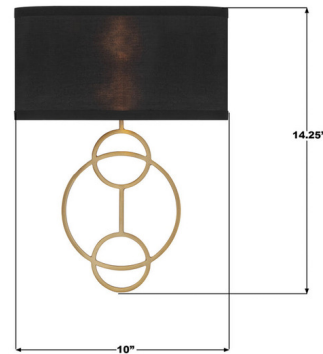

## Laurel Wall Sconce

By Crystorama

### Description

The Laurel Wall Sconce brings a sleek, contemporary look to your interior space. The geometric frame is complemented by a fabric shade that casts warm shadows of light across your room.

### Specifications

COLOR	Black Poly Cotton
BODY FINISH	Vibrant Gold
WATTAGE	18W
DIMMER	Standard 120V
DIMENSIONS	10"W x 14.25"H x 4"D
BULB NOT INCLUDED	2 x B10/Candelabra (E12)/9W/120V LED
OTHER BULB OPTIONS	B10/Candelabra (E12)/60W/120V Incandescent
COUNTRY OF ORIGIN	China