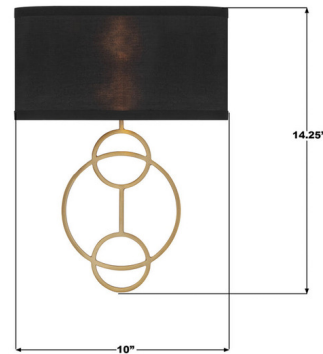

Lightology

lightology.com
866-954-4489
07-06-26

Project: _____

Company: _____

Location: _____ Fixture Type: _____

SPEC #: **CRY1391544**

Approved On: _____ Approved By: _____

Laurel Wall Sconce By Crystorama

Description

The Laurel Wall Sconce brings a sleek, contemporary look to your interior space. The geometric frame is complemented by a fabric shade that casts warm shadows of light across your room.

Shown in vibrant gold / black poly cotton

Specifications

COLOR	Black Poly Cotton
BODY FINISH	Vibrant Gold
WATTAGE	18W
DIMMER	Standard 120V
DIMENSIONS	10"W x 14.25"H x 4"D
BULB NOT INCLUDED	2 x B10/Candelabra (E12)/9W/120V LED
OTHER BULB OPTIONS	B10/Candelabra (E12)/60W/120V Incandescent
COUNTRY OF ORIGIN	China