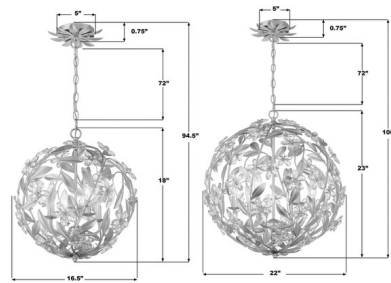

### Description

The Marselle Pendant infuses your interior with whimsical beauty. Its nature-inspired globe is embellished with hand cut crystal floral shaped jewels and delicate steel leaves, casting intricate, captivating shadows of light throughout the room.

### Specifications

COLOR . . . . . Crystal  
BODY FINISH . . . . . Antique Silver  
WATTAGE . . . . . 36W  
DIMMER . . . . . Standard 120V  
DIMENSIONS . . . . . 16.5"W x 18"H  
BULB NOT INCLUDED . . . . . 4 x B10/Candelabra (E12)/9W/120V LED  
OTHER BULB OPTIONS . . . . . B10/Candelabra (E12)/60W/120V Incandescent  
COUNTRY OF ORIGIN . . . . . China

### Technical Information

PRODUCT DIMENSIONS . . . . . Adjustable Chain Length: 72"

CLICK TO VIEW PRODUCT

Notes: