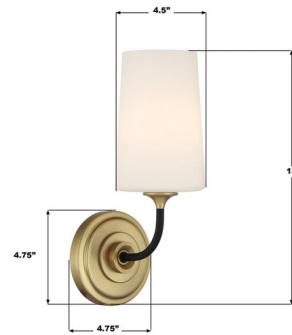

Lightology

lightology.com
866-954-4489
07-01-26

Project: _____

Company: _____

Location: _____ Fixture Type: _____

SPEC #: **CRY1391552**

Approved On: _____ Approved By: _____

Niles Wall Sconce By Crystorama

Description

The Niles Wall Sconce blends contemporary and industrial elements effortlessly. Tapered glass shades rest on curved, dual-colored arms, casting a warm, inviting glow and creating beautiful shadows throughout your space.

Shown in black forged / modern gold / white

Specifications

COLOR	White
BODY FINISH	Black Forged / Modern Gold
WATTAGE	9W
DIMMER	Standard 120V
DIMENSIONS	4.75"W x 12"H x 6.25"D
BULB NOT INCLUDED	1 x B10/Candelabra (E12)/9W/120V LED
OTHER BULB OPTIONS	B10/Candelabra (E12)/60W/120V Incandescent
COUNTRY OF ORIGIN	China