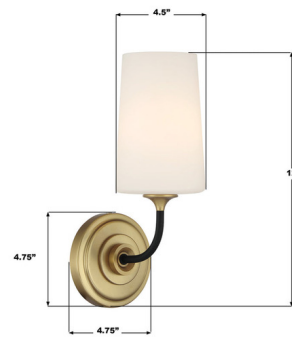

## Niles Wall Sconce By Crystorama

### Description

The Niles Wall Sconce blends contemporary and industrial elements effortlessly. Tapered glass shades rest on curved, dual-colored arms, casting a warm, inviting glow and creating beautiful shadows throughout your space.

### Specifications

COLOR	White
BODY FINISH	Black Forged / Modern Gold
WATTAGE	9W
DIMMER	Standard 120V
DIMENSIONS	4.75"W x 12"H x 6.25"D
BULB NOT INCLUDED	1 x B10/Candelabra (E12)/9W/120V LED
OTHER BULB OPTIONS	B10/Candelabra (E12)/60W/120V Incandescent
COUNTRY OF ORIGIN	China