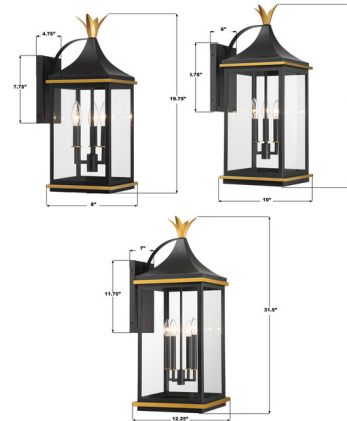

Lightology

lightology.com
866-954-4489
04-23-26

Project: _____

Company: _____

Location: _____ Fixture Type: _____

SPEC #: **CRY1391577**

Approved On: _____ Approved By: _____

Simpson Outdoor Wall Sconce By Crystorama

Description

The Simpson Outdoor Wall Sconce enhances your exterior space with a sophisticated, contemporary style. Its lantern-inspired design features crown detailing and glass panels that cast warm, inviting shadows of light across your area.

Shown in matte black / textured gold / clear

Specifications

COLOR Clear
 BODY FINISH Matte Black / Textured Gold
 WATTAGE 27W
 DIMMER Standard 120V
 DIMENSIONS 8"W x 19.75"H x 10"D
 BULB NOT INCLUDED 3 x B10/Candelabra (E12)/9W/120V LED
 OTHER BULB OPTIONS B10/Candelabra (E12)/60W/120V Incandescent
 COUNTRY OF ORIGIN China