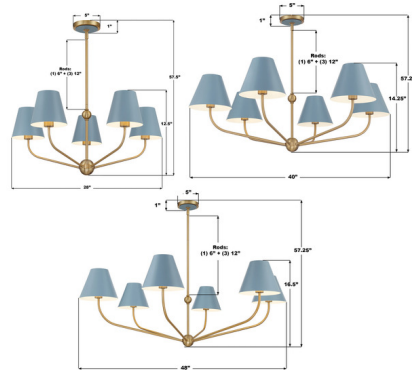

### Description

The Xavier Chandelier introduces a touch of modern minimalism to your space. Its colored, tapered cone-shaped shades lined in White create warm, shadowed light, adding a subtle industrial flair to your interior room. Sloped ceiling compatible.

### Specifications

COLOR . . . . . N/A  
 BODY FINISH . . . . . Vibrant Gold / Blue  
 WATTAGE . . . . . 45W  
 DIMMER . . . . . Standard 120V  
 DIMENSIONS . . . . . 28"W x 12.5"H  
 BULB NOT INCLUDED . . . . . 5 x A19/Medium (E26)/9W/120V LED  
 OTHER BULB OPTIONS . . . . . A19/Medium (E26)/60W/120V Incandescent  
 COUNTRY OF ORIGIN . . . . . China

### Technical Information

PRODUCT DIMENSIONS . . . . . Downrods: One 6" and Three 12" Included

Shown in vibrant gold / blue

CLICK TO VIEW PRODUCT

Notes: