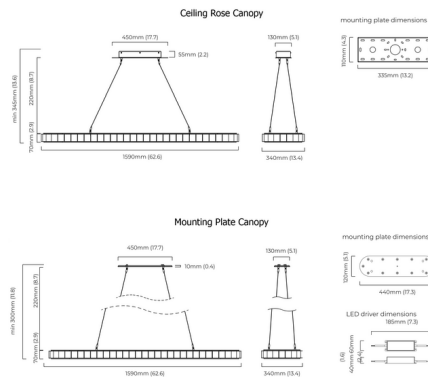

Description

The Avalon Oval Chandelier is inspired by mystical stories of shadows and light that have enchanted the world for centuries. Light cascades from the Alabaster ring surrounded by a Satin Brass or Bronze finished metal frame. Available with Ceiling Rose canopy (with LED driver inside) or flush Mounting Plate (with remote LED driver). Note: Due to the weight of the fixture, additional ceiling support is required.

Shown in satin brass / honed alabaster

Specifications

COLOR Honed Alabaster
 BODY FINISH Satin Brass
 WATTAGE 110W
 DIMMER Low Voltage Electronic
 DIMENSIONS 62.6"L x 13.4"W x 2.9"H
 INTEGRATED LED MODULE 1 x LED/110W/120V LED