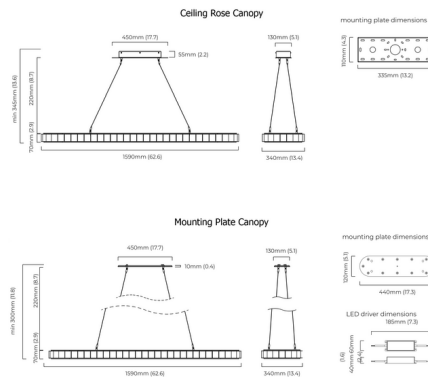

Shown in satin brass / honed alabaster

Specifications

COLOR . . . . . Honed Alabaster
BODY FINISH . . . . . Satin Brass
WATTAGE 110W
DIMMER . . . . . Low Voltage Electronic
DIMENSIONS . . . . . 62.6"L x 13.4"W x 2.9"H
INTEGRATED LED MODULE . . . . . 1 x LED/110W/120V LED

Technical Information

LAMP COLOR 2700K

CLICK TO VIEW PRODUCT

Notes: