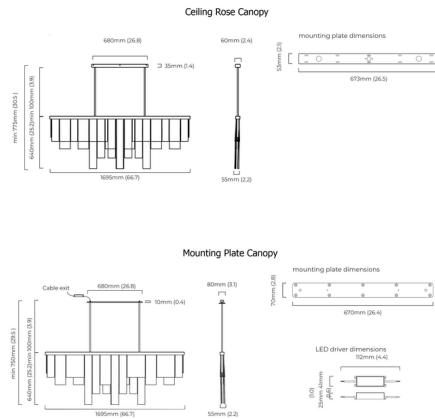

Lightology

lightology.com
866-954-4489
06-30-26

Project: _____
 Company: _____
 Location: _____ Fixture Type: _____
 SPEC #: **CTO1391633**
 Approved On: _____ Approved By: _____

Cascata Long Linear Chandelier By CTO Lighting

Description

The Cascata Long Linear Chandelier is a uniquely sculptural fixture thanks to its cascading sheets of wavy kiln glass. The chandelier's frame houses an integrated LED light source which shines downwards through the undulating glass to create a dazzling display. Available with Ceiling Rose canopy (with LED driver inside) or flush Mounting Plate (with remote LED driver). Note: Due to the weight of the fixture, additional ceiling support is required. Requires narrow junction box.

Shown in satin brass / wavy kiln glass

Specifications

COLOR	Wavy Kiln Glass
BODY FINISH	Satin Brass
WATTAGE	25W
DIMMER	Low Voltage Electronic
DIMENSIONS	66.7"L x 2.2"W x 25.2"H
INTEGRATED LED MODULE	1 x LED/25W/120V LED