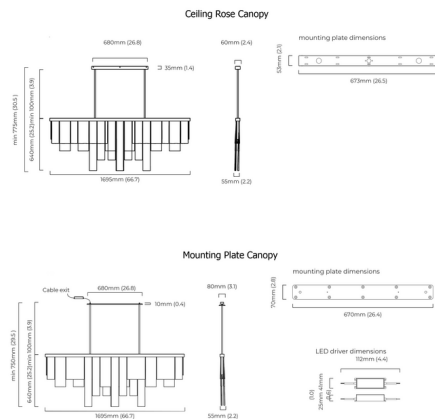

Lightology

lightology.com
866-954-4489
04-24-26

Project: _____
 Company: _____
 Location: _____ Fixture Type: _____
 SPEC #: **CTO1391633**
 Approved On: _____ Approved By: _____

Cascata Long Linear Chandelier By CTO Lighting

Description

The Cascata Long Linear Chandelier is a uniquely sculptural fixture thanks to its cascading sheets of wavy kiln glass. The chandelier's frame houses an integrated LED light source which shines downwards through the undulating glass to create a dazzling display. Available with Ceiling Rose canopy (with LED driver inside) or flush Mounting Plate (with remote LED driver). Note: Due to the weight of the fixture, additional ceiling support is required. Requires narrow junction box.

Shown in satin brass / wavy kiln glass

Specifications

COLOR	Wavy Kiln Glass
BODY FINISH	Satin Brass
WATTAGE	25W
DIMMER	Low Voltage Electronic
DIMENSIONS	66.7"L x 2.2"W x 25.2"H
INTEGRATED LED MODULE	1 x LED/25W/120V LED