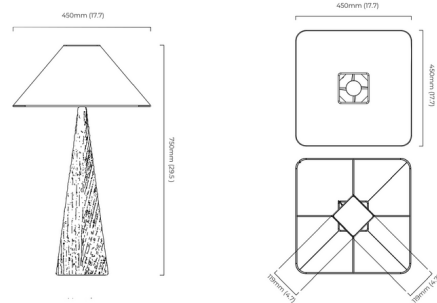

By CTO Lighting

Description

The Cubist Table Lamp is inspired by the early 20th Century design movement that introduced a radical new design direction. The lamp features a pyramidal base in cast bronze with a ridged linear texture for a solid, sculptural expression. A tapered white linen shade echoes the shape of the base and completes the look with a neatly tailored accent. In-line dimmer switch located on cord.

Shown in bronze / white linen

Specifications

COLOR White Linen
BODY FINISH Bronze
WATTAGE 8W
DIMMER Included
DIMENSIONS 17.7"W x 29.5"H
BULB NOT INCLUDED 1 x A19/Medium (E26)/8W/120V LED
OTHER BULB OPTIONS 1 x A19/Medium (E26)/60W/120V Incandescent