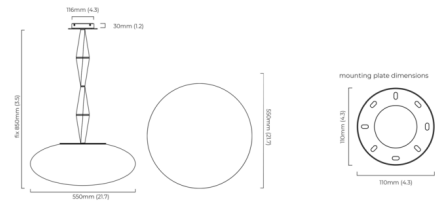

Shown in bronze / matte opal

Specifications

COLOR Matte Opal
BODY FINISH Bronze
WATTAGE 8W
DIMMER Standard 120V
DIMENSIONS 21.7"W x 21.7"H
BULB NOT INCLUDED 1 x A19/Medium (E26)/8W/120V LED
OTHER BULB OPTIONS 1 x A19/Medium (E26)/60W/120V Incandescent