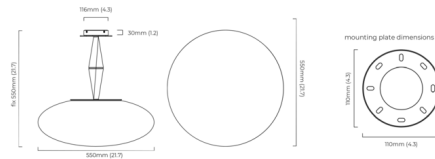

Shown in bronze / matte opal

Specifications

COLOR Matte Opal
BODY FINISH Bronze
WATTAGE 8W
DIMMER Standard 120V
DIMENSIONS 21.7"W x 21.7"H
BULB NOT INCLUDED 1 x A19/Medium (E26)/8W/120V LED
OTHER BULB OPTIONS 1 x A19/Medium (E26)/60W/120V Incandescent