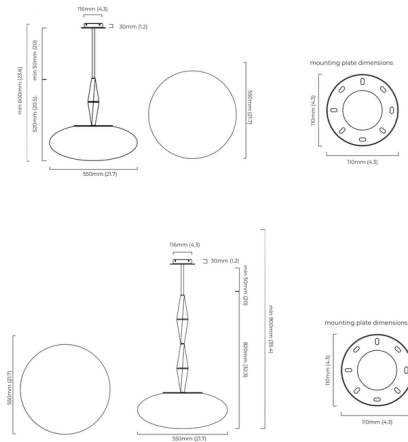

Description

The Jules Pendant is named after 20th Century Belgian architect and designer Jules Wabbes. The fixture pays homage to Wabbes' style of reductive forms and simple lines with a sculptural cast bronze stem. The stem's blocky, pyramidal shapes are contrasted by the lightness of a round, opal glass shade which produces a pleasantly diffused glow.

Shown in bronze / matte opal

Specifications

| | |
|--------------------|--|
| COLOR | Matte Opal |
| BODY FINISH | Bronze |
| WATTAGE | 8W |
| DIMMER | Standard 120V |
| DIMENSIONS | 21.7"W x 20.5"H |
| BULB NOT INCLUDED | 1 x A19/Medium (E26)/8W/120V LED |
| OTHER BULB OPTIONS | 1 x A19/Medium (E26)/60W/120V Incandescent |