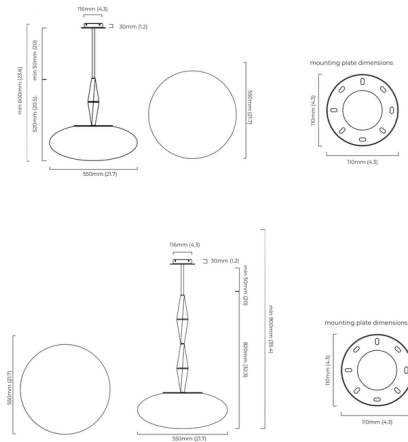

### Description

The Jules Pendant is named after 20th Century Belgian architect and designer Jules Wabbes. The fixture pays homage to Wabbes' style of reductive forms and simple lines with a sculptural cast bronze stem. The stem's blocky, pyramidal shapes are contrasted by the lightness of a round, opal glass shade which produces a pleasantly diffused glow.

### Specifications

COLOR	Matte Opal
BODY FINISH	Bronze
WATTAGE	8W
DIMMER	Standard 120V
DIMENSIONS	21.7"W x 20.5"H
BULB NOT INCLUDED	1 x A19/Medium (E26)/8W/120V LED
OTHER BULB OPTIONS	1 x A19/Medium (E26)/60W/120V Incandescent