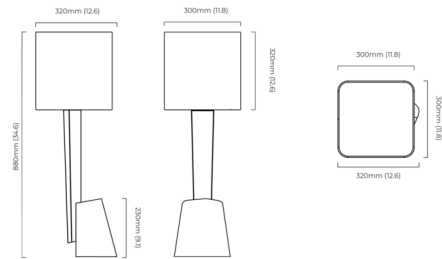

Description

The Roc Table Lamp features a faceted travertine base and a blocky, tapered stem for a unique pairing of forms and materials. Roc's clean, defined lines create a dynamic look as the lamp is viewed from different angles. The lamp is topped with a rounded square linen shade, which adds a soft accent while enhancing Roc's sculptural aesthetic. Dimmer switch located on cord.

Shown in antique bronze / natural linen

Specifications

COLOR Natural Linen
BODY FINISH Antique Bronze
WATTAGE 8W
DIMMER Included
DIMENSIONS 12.5"W x 34.6"H x 11.8"D
BULB NOT INCLUDED 1 x A19/Medium (E26)/8W/120V LED
OTHER BULB OPTIONS 1 x A19/Medium (E26)/60W/120V Incandescent