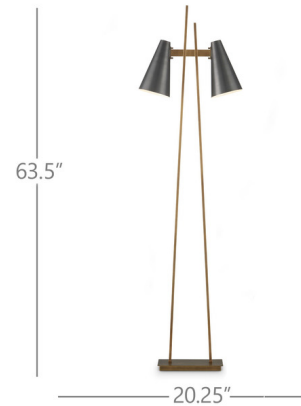

Lightology

lightology.com
866-954-4489
04-26-26

Project: _____

Company: _____

Location: _____ Fixture Type: _____

SPEC #: **CRC1391780**

Approved On: _____ Approved By: _____

Duet Floor Lamp By Currey & Company

Description

The Duet Floor Lamp has a pair of shades aimed to give two readers the perfect amount of light when the lamp placed between two chairs. A design detail of note is the asymmetry of the two metal bars that rise up from the base, all in an antique brass finish. The contrasting fixed shades, in an oil-rubbed bronze finish, have white interiors for a brighter glow. Cord: 8' Clear Silver Shade Bottom: 6.5 inch dia. Switch Details: Foot Switch

Shown in antique brass / oil rubbed bronze

Specifications

COLOR	Oil Rubbed Bronze
BODY FINISH	Antique Brass
WATTAGE	6W
DIMMER	N/A
DIMENSIONS	20.25"W x 63.5"H
BULB NOT INCLUDED	2 x B10/Candelabra (E12)/3W/120V LED