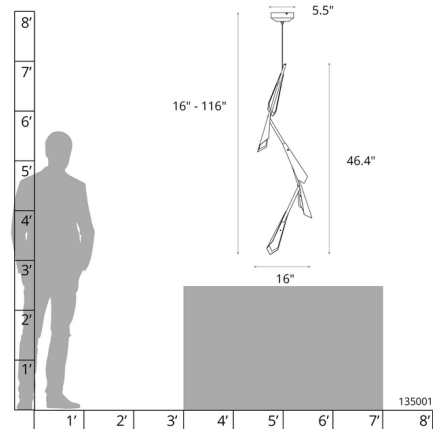

By Hubbardton Forge

Description

The Quill Adjustable Pendant introduces a striking sophistication to your living area. Its slender stem supports five elegantly designed quills, featuring inner acrylic diffusers that project a warm glow of light throughout the space. Sloped ceiling compatible to 45 degrees. Use a hook and cable to create your own unique piece, or leave hanging vertical. Choose a finish for the body and canopy and a color for the aluminum shades.

Specifications

COLOR	Sterling
BODY FINISH	Sterling
WATTAGE	25W
DIMMER	Standard 120V
DIMENSIONS	16"W x 46.4"H
INTEGRATED LED MODULE	1 x LED/25W/120V LED
COUNTRY OF ORIGIN	United States

Technical Information

PRODUCT DIMENSIONS	Min/Max Adjustable Height: 16" - 116"
LAMP LIFE	20000 hours
COLOR RENDERING	85 CRI
LAMP COLOR	3000K
LUMENS/WATT	50.00
LUMINOUS FLUX	1250 lumens

Shown in sterling / sterling

CLICK TO VIEW PRODUCT