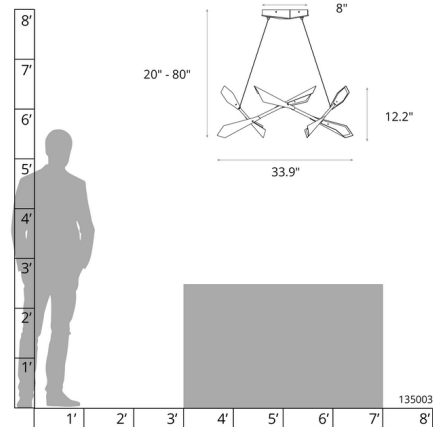

Description

The Quill Pendant introduces a striking sophistication to your living area. Its slender stem supports an array of elegantly designed quills, featuring inner acrylic diffusers that project a warm glow of light throughout your room. Sloped ceiling compatible to 45 degrees. Choose a finish for the body and canopy and a color for the aluminum shades.

Specifications

COLOR	Oil Rubbed Bronze
BODY FINISH	Dark Smoke
WATTAGE	28W
DIMMER	Standard 120V
DIMENSIONS	33.9"W x 12.2"H
INTEGRATED LED MODULE	1 x LED/28W/120V LED
COUNTRY OF ORIGIN	United States

Technical Information

PRODUCT DIMENSIONS	Min/Max Adjustable Height: 20" - 80"
LAMP LIFE	20000 hours
COLOR RENDERING	85 CRI
LAMP COLOR	3000K
LUMENS/WATT	89.29
LUMINOUS FLUX	2500 lumens

Shown in dark smoke / oil rubbed bronze