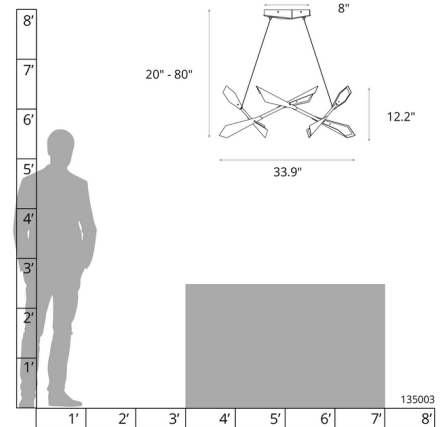

Description

The Quill Pendant introduces a striking sophistication to your living area. Its slender stem supports an array of elegantly designed quills, featuring inner acrylic diffusers that project a warm glow of light throughout your room. Sloped ceiling compatible to 45 degrees. Choose a finish for the body and canopy and a color for the aluminum shades.

Shown in dark smoke / oil rubbed bronze

Specifications

COLOR	Oil Rubbed Bronze
BODY FINISH	Dark Smoke
WATTAGE	28W
DIMMER	Standard 120V
DIMENSIONS	33.9"W x 12.2"H
INTEGRATED LED MODULE	1 x LED/28W/120V LED
COUNTRY OF ORIGIN	United States

Technical Information

PRODUCT DIMENSIONS	Min/Max Adjustable Height: 20" - 80"
LAMP LIFE	20000 hours
COLOR RENDERING	85 CRI
LAMP COLOR	3000K
LUMENS/WATT	89.29
LUMINOUS FLUX	2500 lumens

CLICK TO VIEW PRODUCT