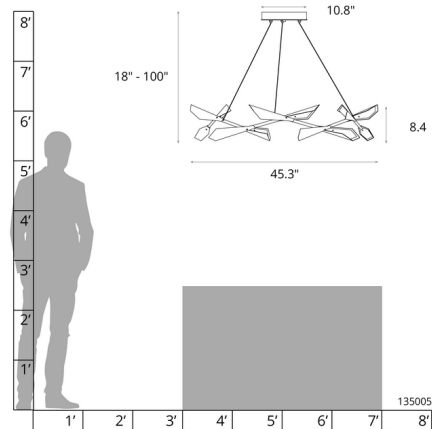

Description

The Quill Chandelier introduces a striking sophistication to your living area. Its slender stem supports five elegantly designed quills, featuring inner acrylic diffusers that project a warm glow of light throughout your room. Sloped ceiling compatible to 45 degrees. Choose a finish for the body and canopy and a color for the aluminum shades.

Specifications

COLOR	Soft Gold
BODY FINISH	Soft Gold
WATTAGE	45W
DIMMER	Standard 120V
DIMENSIONS	45.3"W x 8.4"H
INTEGRATED LED MODULE	1 x LED/45W/120V LED
COUNTRY OF ORIGIN	United States

Technical Information

PRODUCT DIMENSIONS	Min/Max Adjustable Height: 18" - 100"
LAMP LIFE	20000 hours
COLOR RENDERING	85 CRI
LAMP COLOR	3000K
LUMENS/WATT	96.00
LUMINOUS FLUX	4320 lumens

Shown in soft gold / soft gold

CLICK TO VIEW PRODUCT