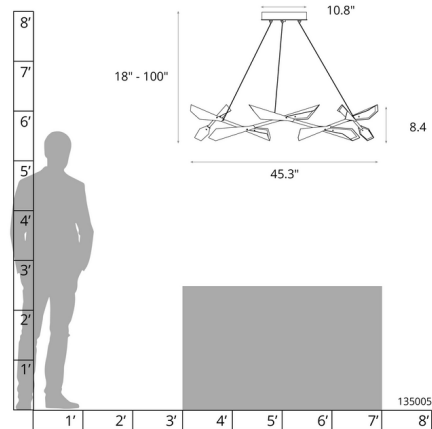

### Description

The Quill Chandelier introduces a striking sophistication to your living area. Its slender stem supports five elegantly designed quills, featuring inner acrylic diffusers that project a warm glow of light throughout your room. Sloped ceiling compatible to 45 degrees. Choose a finish for the body and canopy and a color for the aluminum shades.

### Specifications

COLOR	Soft Gold
BODY FINISH	Soft Gold
WATTAGE	45W
DIMMER	Standard 120V
DIMENSIONS	45.3"W x 8.4"H
INTEGRATED LED MODULE	1 x LED/45W/120V LED
COUNTRY OF ORIGIN	United States

### Technical Information

PRODUCT DIMENSIONS	Min/Max Adjustable Height: 18" - 100"
LAMP LIFE	20000 hours
COLOR RENDERING	85 CRI
LAMP COLOR	3000K
LUMENS/WATT	96.00
LUMINOUS FLUX	4320 lumens

Shown in soft gold / soft gold