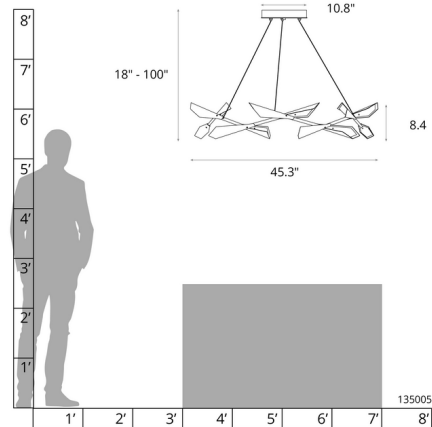

### Description

The Quill Chandelier introduces a striking sophistication to your living area. Its slender stem supports five elegantly designed quills, featuring inner acrylic diffusers that project a warm glow of light throughout your room. Sloped ceiling compatible to 45 degrees. Choose a finish for the body and canopy and a color for the aluminum shades.

### Specifications

COLOR	Soft Gold
BODY FINISH	Soft Gold
WATTAGE	45W
DIMMER	Standard 120V
DIMENSIONS	45.3"W x 8.4"H
INTEGRATED LED MODULE	1 x LED/45W/120V LED
COUNTRY OF ORIGIN	United States

### Technical Information

PRODUCT DIMENSIONS	Min/Max Adjustable Height: 18" - 100"
LAMP LIFE	20000 hours
COLOR RENDERING	85 CRI
LAMP COLOR	3000K
LUMENS/WATT	96.00
LUMINOUS FLUX	4320 lumens

Shown in soft gold / soft gold