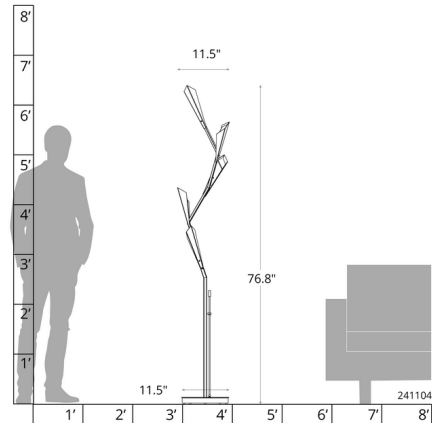

Specifications

COLOR	Modern Brass
BODY FINISH	Dark Smoke
WATTAGE	25W
DIMMER	Included
DIMENSIONS	11.5"W x 76.8"H
INTEGRATED LED MODULE	5 x LED/5W/120V LED
COUNTRY OF ORIGIN	United States

Technical Information

PRODUCT DIMENSIONS	Cord: 120"
COLOR RENDERING	85 CRI
LAMP COLOR	3000K
LUMENS/WATT	41.20
LUMINOUS FLUX	206 lumens

Shown in dark smoke / modern brass

CLICK TO VIEW PRODUCT

Notes: