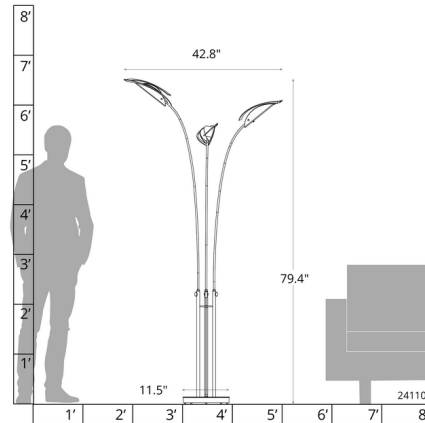

Description

The Aerial Torchiere Floor Lamp achieves a harmonious blend of materials that evoke an outdoor ambiance. Its slender stems support leaf-shaped steel elements, which are enhanced by art glass that has been shaped through heating and draping over curved forms. The fixture's asymmetrical and organic design imparts a botanical essence. It is equipped with a vertical pole dimmer for added functionality.

Specifications

COLOR Frosted
BODY FINISH Modern Brass
WATTAGE 30W
DIMMER Included
DIMENSIONS 42.8"W x 79.4"H
BULB NOT INCLUDED 3 x B10/Candelabra (E12)/10W/120V LED
OTHER BULB OPTIONS B10/Candelabra (E12)/60W/120V Incandescent
COUNTRY OF ORIGIN United States

Technical Information

PRODUCT DIMENSIONS Cord: 120"

Shown in modern brass / frosted

CLICK TO VIEW PRODUCT

Notes: