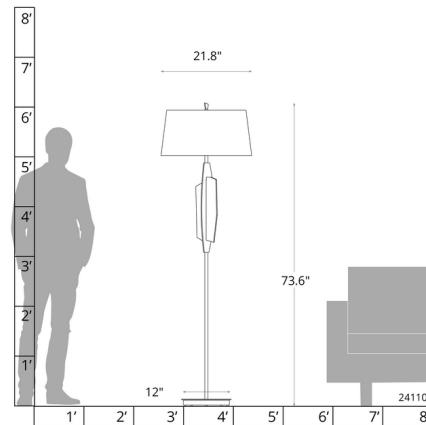

Description

The Cambrian Floor Lamp seamlessly integrates artistic design with practical utility in your living space. Its robust steel frame, complemented by a slate accent, supports a gently tapered shade that emits a warm illumination throughout the room. A dimmer switch is conveniently positioned on the lamp socket. Note: The Slate, as a natural material, may feature slight variations in size, color and texture from piece to piece.

Specifications

COLOR	Natural Anna
BODY FINISH	Sterling
WATTAGE	9W
DIMMER	Included
DIMENSIONS	21.8"W x 73.6"H
BULB NOT INCLUDED	1 x A19/Medium (E26)/9W/120V LED
OTHER BULB OPTIONS	A19/Medium (E26)/60W/120V Incandescent
COUNTRY OF ORIGIN	United States

Technical Information

PRODUCT DIMENSIONS	Cord: 120"
--------------------	------------

Shown in sterling / natural anna

CLICK TO VIEW PRODUCT

Notes: